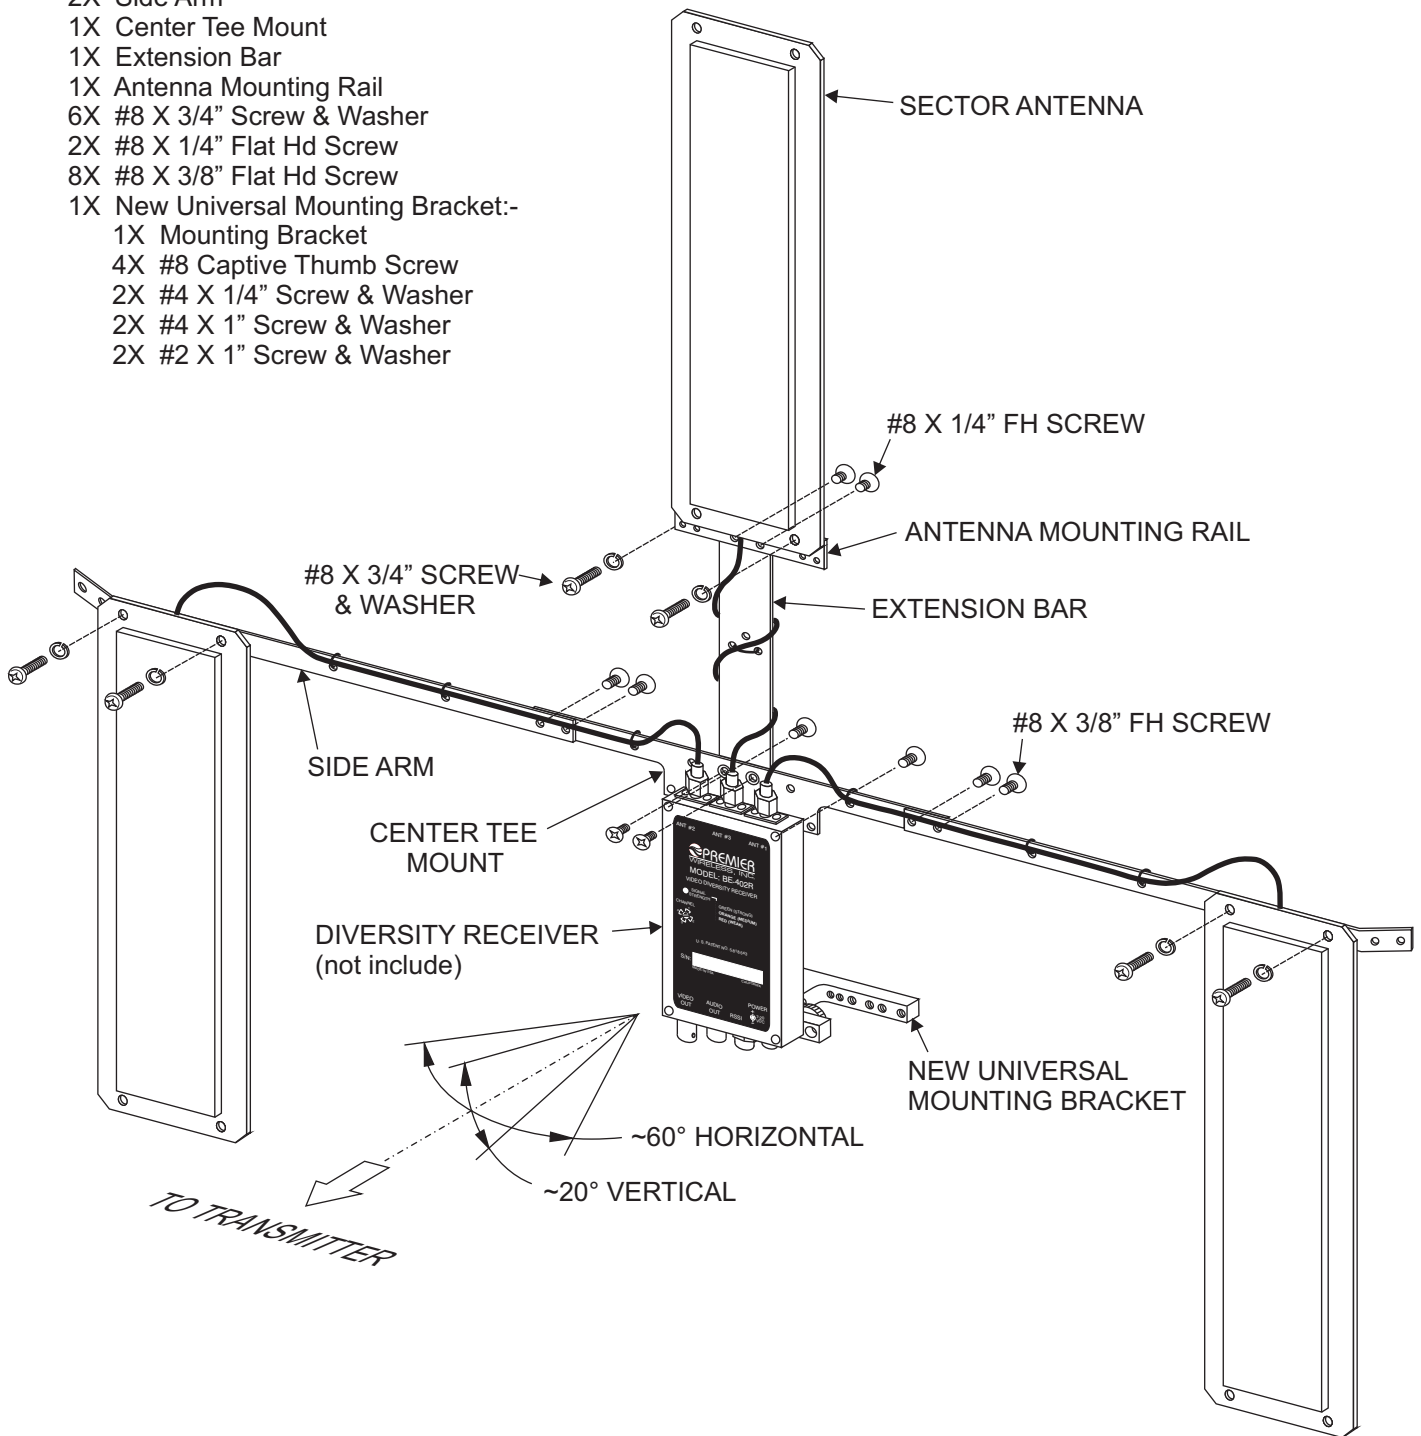

**ANT-13H, -15H & -17H**

- 1X AS-23R Patch Antenna
- 1X 6" Extension Cable (7200001000)
- 1X New Universal Mounting Bracket:-
  - 1X Mounting Bracket
  - 4X #8 Captive Thumb Screw
  - 2X #4 X 1/4" Screw & Washer
  - 2X #4 X 1" Screw & Washer
  - 2X #2 X 1" Screw & Washer

**ANT-27L**

- 1X AS-26R Patch Antenna
- 1X 6" TX Extension Cable (7200004000)
- 1X New Universal Mounting Bracket:-
  - 1X Mounting Bracket
  - 4X #8 Captive Thumb Screw
  - 2X #4 X 1/4" Screw & Washer
  - 2X #4 X 1" Screw & Washer
  - 2X #2 X 1" Screw & Washer

**ANTENNA OPTIONS: ANT-16, -17 (H or L)& -27L  
RECEIVE ANTENNA ASSEMBLY  
(PAGE 2 OF 2, PAGE 1 is the TX ANT.)**

**PARTS INCLUDED:**

- 3X AH-52R Sector Antenna (-16, -17, H or L)
- OR** 3X AH-56R Sector Antenna (-27L)
- 2X Side Arm
- 1X Center Tee Mount
- 1X Extension Bar
- 1X Antenna Mounting Rail
- 6X #8 X 3/4" Screw & Washer
- 2X #8 X 1/4" Flat Hd Screw
- 8X #8 X 3/8" Flat Hd Screw
- 1X New Universal Mounting Bracket:-
  - 1X Mounting Bracket
  - 4X #8 Captive Thumb Screw
  - 2X #4 X 1/4" Screw & Washer
  - 2X #4 X 1" Screw & Washer
  - 2X #2 X 1" Screw & Washer

**ANTENNA OPTIONS: ANT-14, -15 (H or L)**  
**RECEIVE ANTENNA ASSEMBLY**  
 (PAGE 2 OF 2, PAGE 1 is the TX ANT.)

**PARTS INCLUDED:**

- 3X AH-51R Panel Antenna
- 2X 18" Extension Cable (7200003000)
- 2X Side Arm
- 1X Center Tee Mount
- 1X Extension Bar
- 1X Antenna Mounting Rail
- 6X #8 X 3/4" Screw & Washer
- 2X #8 X 1/4" Flat Hd Screw
- 8X #8 X 3/8" Flat Hd Screw
- 1X New Universal Mounting Bracket:-
  - 1X Mounting Bracket
  - 4X #8 Captive Thumb Screw
  - 2X #4 X 1/4" Screw & Washer
  - 2X #4 X 1" Screw & Washer
  - 2X #2 X 1" Screw & Washer