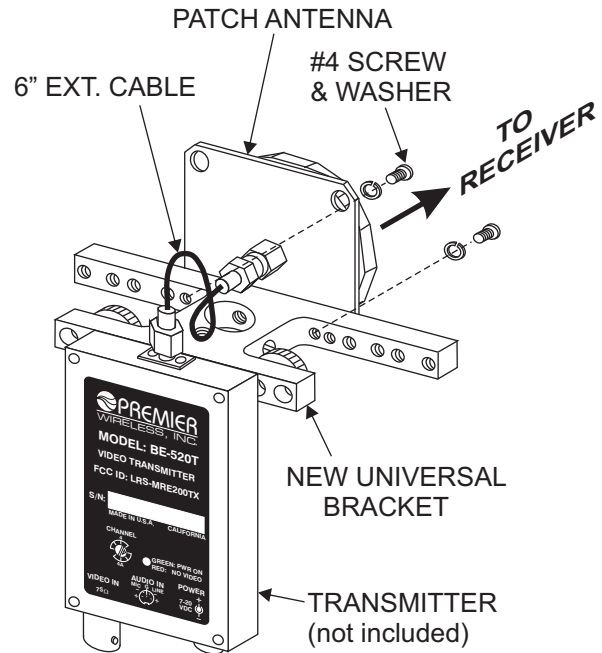

**ANTENNA OPTIONS: ANT-12, -13, -14, -15, -16, -17 (H or L)& -27L  
TRANSMIT ANTENNA ASSEMBLY**

(PAGE 1 OF 2)

**PARTS INCLUDED:**

**ANT-12L -14L & -16L**

- 1X AS-32R Omni Antenna
- 1X 9" Extension TX Cable (7200027000)
- 1X Omni Antenna Support
- 2X #8 X 1/4" FH Screw
- 1X Transmitter Mounting Plate Kit:-
  - 1X Mounting Plate
  - 2X M3X0.5 X 10 mm Flat Hd Screw
  - 2X M4X0.7 X 10 mm Flat Hd Screw
  - 4X #2 X 1" Screw & Washer
  - 4X #4 X 1" Screw & Washer
  - 4X Spacer

**ANT-12H -14H & -16H**

- 1X AS-33R Omni Antenna
- 1X 9" Extension Cable (7200026000)
- 1X Omni Antenna Support
- 2X #8 X 1/4" FH Screw
- 1X Transmitter Mounting Plate Kit:-
  - 1X Mounting Plate
  - 2X M3X0.5 X 10 mm Flat Hd Screw
  - 2X M4X0.7 X 10 mm Flat Hd Screw
  - 4X #2 X 1" Screw & Washer
  - 4X #4 X 1" Screw & Washer
  - 4X Spacer

**PARTS INCLUDED:**

**ANT-13L, -15L & -17L**

- 1X AS-22R Patch Antenna
- 1X 6" TX Extension Cable (7200004000)
- 1X New Universal Mounting Bracket:-
  - 1X Mounting Bracket
  - 4X #8 Captive Thumb Screw
  - 2X #4 X 1/4" Screw & Washer
  - 2X #4 X 1" Screw & Washer
  - 2X #2 X 1" Screw & Washer

**ANT-13H, -15H & -17H**

- 1X AS-23R Patch Antenna
- 1X 6" Extension Cable (7200001000)
- 1X New Universal Mounting Bracket:-
  - 1X Mounting Bracket
  - 4X #8 Captive Thumb Screw
  - 2X #4 X 1/4" Screw & Washer
  - 2X #4 X 1" Screw & Washer
  - 2X #2 X 1" Screw & Washer