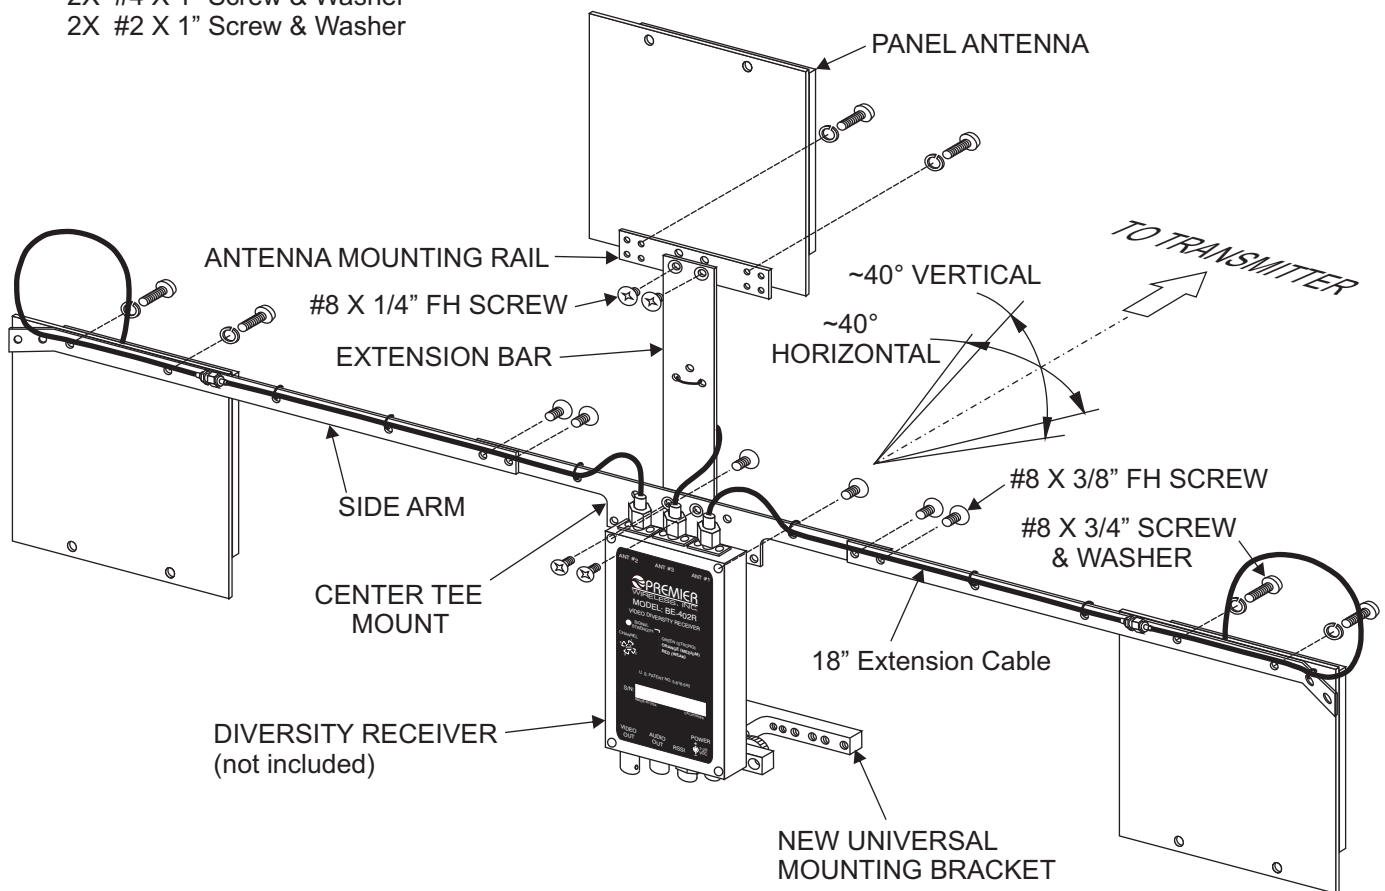

**ANT-27L**

- 1X AS-26R Patch Antenna
- 1X 6" TX Extension Cable (7200004000)
- 1X New Universal Mounting Bracket:-
  - 1X Mounting Bracket
  - 4X #8 Captive Thumb Screw
  - 2X #4 X 1/4" Screw & Washer
  - 2X #4 X 1" Screw & Washer
  - 2X #2 X 1" Screw & Washer

**ANTENNA OPTIONS: ANT-16, -17 (H or L)& -27L  
RECEIVE ANTENNA ASSEMBLY  
(PAGE 2 OF 2, PAGE 1 is the TX ANT.)**

**PARTS INCLUDED:**

- 3X AH-52R Sector Antenna (-16, -17, H or L)
- OR** 3X AH-56R Sector Antenna (-27L)
- 2X Side Arm
- 1X Center Tee Mount
- 1X Extension Bar
- 1X Antenna Mounting Rail
- 6X #8 X 3/4" Screw & Washer
- 2X #8 X 1/4" Flat Hd Screw
- 8X #8 X 3/8" Flat Hd Screw
- 1X New Universal Mounting Bracket:-
  - 1X Mounting Bracket
  - 4X #8 Captive Thumb Screw
  - 2X #4 X 1/4" Screw & Washer
  - 2X #4 X 1" Screw & Washer
  - 2X #2 X 1" Screw & Washer

**ANTENNA OPTIONS: ANT-14, -15 (H or L)**  
**RECEIVE ANTENNA ASSEMBLY**  
 (PAGE 2 OF 2, PAGE 1 is the TX ANT.)

**PARTS INCLUDED:**

- 3X AH-51R Panel Antenna
- 2X 18" Extension Cable (7200003000)
- 2X Side Arm
- 1X Center Tee Mount
- 1X Extension Bar
- 1X Antenna Mounting Rail
- 6X #8 X 3/4" Screw & Washer
- 2X #8 X 1/4" Flat Hd Screw
- 8X #8 X 3/8" Flat Hd Screw
- 1X New Universal Mounting Bracket:-
  - 1X Mounting Bracket
  - 4X #8 Captive Thumb Screw
  - 2X #4 X 1/4" Screw & Washer
  - 2X #4 X 1" Screw & Washer
  - 2X #2 X 1" Screw & Washer

**ANTENNA OPTIONS: ANT-12, -13 (H or L)**  
**RECEIVE ANTENNA ASSEMBLY**  
 (PAGE 2 OF 2, PAGE 1 is the TX ANT.)

**PARTS INCLUDED:**

- 3X AS-33R Omni Antenna
- 1X 9" Extension Cable (7200026000)
- 2X 24" Extension Cable (7200012000)
- 2X Side Arm
- 1X Center Tee Mount
- 3X Omni Antenna Bracket
- 12X #8 X 3/8" Flat Hd Screw
- 1X New Universal Mounting Bracket:-
  - 1X Mounting Bracket
  - 4X #8 Captive Thumb Screw
  - 2X #4 X 1/4" Screw & Washer
  - 2X #4 X 1" Screw & Washer
  - 2X #2 X 1" Screw & Washer