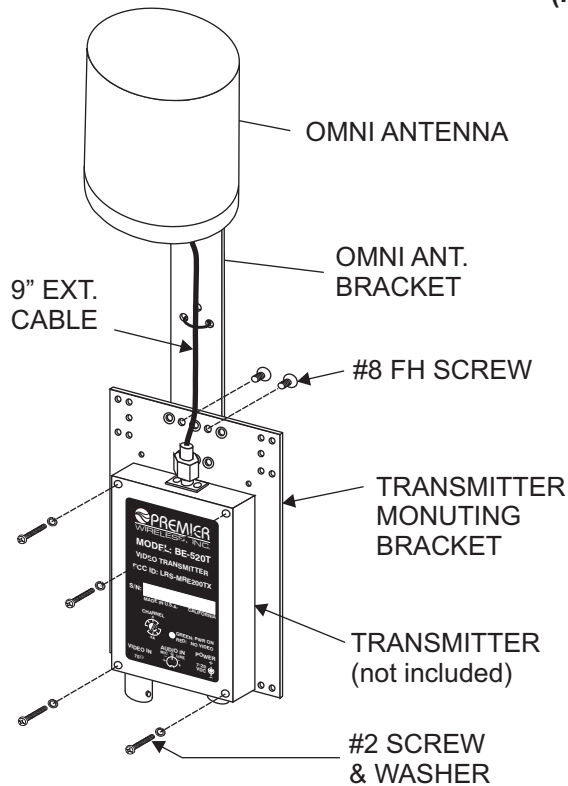

**ANTENNA OPTIONS: ANT-12, -13, -14, -15, -16, -17 (H or L)& -27L  
TRANSMIT ANTENNA ASSEMBLY**

(PAGE 1 OF 2)

**PARTS INCLUDED:**

**ANT-12L -14L & -16L**

- 1X AS-32R Omni Antenna
- 1X 9" Extension TX Cable (7200027000)
- 1X Omni Antenna Support
- 2X #8 X 1/4" FH Screw
- 1X Transmitter Mounting Plate Kit:-
  - 1X Mounting Plate
  - 2X M3X0.5 X 10 mm Flat Hd Screw
  - 2X M4X0.7 X 10 mm Flat Hd Screw
  - 4X #2 X 1" Screw & Washer
  - 4X #4 X 1" Screw & Washer
  - 4X Spacer

**ANT-12H -14H & -16H**

- 1X AS-33R Omni Antenna
- 1X 9" Extension Cable (7200026000)
- 1X Omni Antenna Support
- 2X #8 X 1/4" FH Screw
- 1X Transmitter Mounting Plate Kit:-
  - 1X Mounting Plate
  - 2X M3X0.5 X 10 mm Flat Hd Screw
  - 2X M4X0.7 X 10 mm Flat Hd Screw
  - 4X #2 X 1" Screw & Washer
  - 4X #4 X 1" Screw & Washer
  - 4X Spacer

**PARTS INCLUDED:**

**ANT-13L, -15L & -17L**

- 1X AS-22R Patch Antenna
- 1X 6" TX Extension Cable (7200004000)
- 1X New Universal Mounting Bracket:-
  - 1X Mounting Bracket
  - 4X #8 Captive Thumb Screw
  - 2X #4 X 1/4" Screw & Washer
  - 2X #4 X 1" Screw & Washer
  - 2X #2 X 1" Screw & Washer

**ANT-13H, -15H & -17H**

- 1X AS-23R Patch Antenna
- 1X 6" Extension Cable (7200001000)
- 1X New Universal Mounting Bracket:-
  - 1X Mounting Bracket
  - 4X #8 Captive Thumb Screw
  - 2X #4 X 1/4" Screw & Washer
  - 2X #4 X 1" Screw & Washer
  - 2X #2 X 1" Screw & Washer